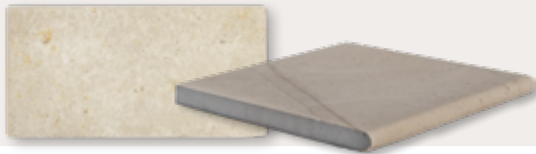

Natural stone tiles, pavers, coping, and stacked stone options

We provide Portland Cement, Thinset, polymeric sand, mortar, grout, pre-mixed concrete and setting sands (available as a convenience for builders and contractors who purchase their stone from us).

LIMESTONE

MARBLE LEATHER

TRAVERTINE

Pavers are 1 1/4 inches thick:

Roman pattern: 6 in. x 6 in., 6 in. x 12 in. & 12 in. x 12 in.
 French Pattern: 8 in. x 8 in., 8 in. x 16 in., 16 in. x 16 in. & 16 in. x 24 in.
 Other: 12 in. x 24 in.